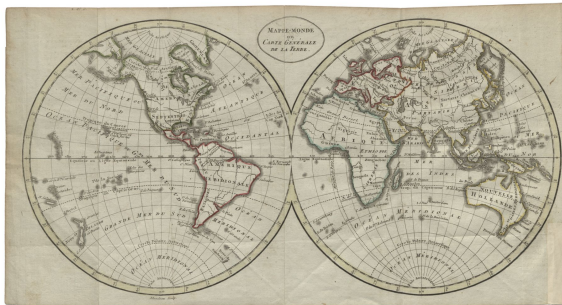

# Geographical map

## *Mappe-Monde ou carte générale de la Terre*

<https://collections.pacmusee.qc.ca/en/objects/geographical-map-2020-011-006/>

Collections / geographical map

CC BY-NC-ND 4.0 license

World map showing the two hemispheres.

---

Accession Number 2020.11.06

Artiste / Auteur Blondeau

Date 1717

Medium and Support ink, paper

Measurements 19,6 x 36,6 cm

---

© © Collection Pointe-à-Callière, 2020.011.006