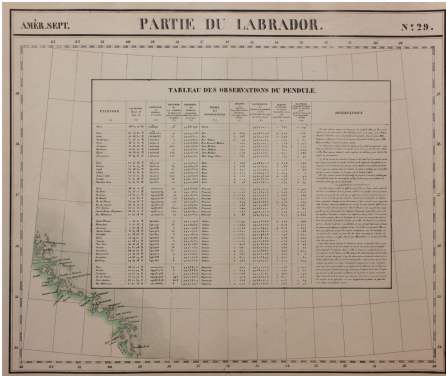

Geographical map

<https://collections.pacmusee.qc.ca/en/objects/geographical-map-2010-156/>

Collections / geographical map

CC BY-NC-ND 4.0 license

Table of pendulum observations.

Accession Number 2010.156

Artiste / Auteur Vandermaelen, Philippe

Date 1827

Materials ink, paper

Measurements 51,5 x 63 cm

© Pointe-à-Callière Collection,2010.156