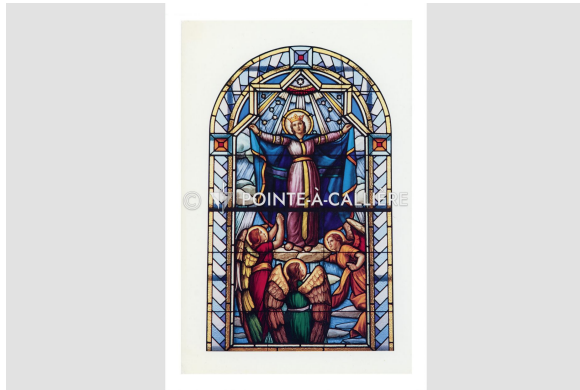

Christmas card

<https://collections.pacmusee.qc.ca/en/objects/christmas-card-2022-017-049/>

Collections / christmas card

Copyright undetermined

Christmas card from Cardinal Jean-Claude Turcotte.

Accession Number 2022.17.49

Medium and Support ink, paper

Measurements 20,9 x 13,6 cm

© Pointe-à-Callière Collection, donation by Shawn Rosengarten, 2022.017.049