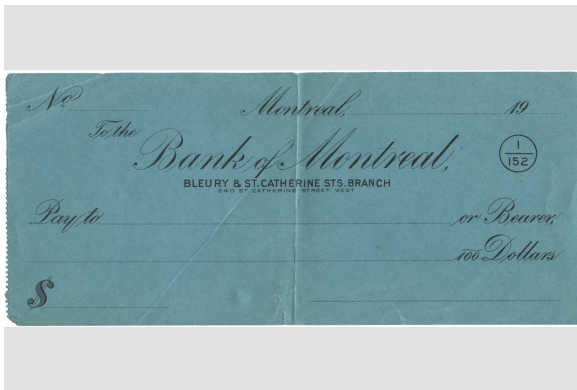

# Check bank

<https://collections.pacmusee.qc.ca/en/objects/check-2018-022-023-024/>

Collections / From federalism to the end of the Second World War / check

CC BY-NC-ND 4.0 license

Bank of Montreal check (Bleury and Ste Catherine). Blank.

---

Accession Number 2018.22.23.24

Date 1915

Medium and Support ink, paper

Measurements 8 x 24 cm

---

© Pointe-à-Callière Collection, 2018.022.023.024