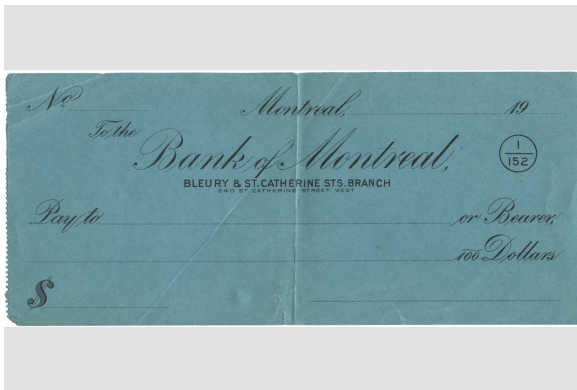

Check bank

<https://collections.pacmusee.qc.ca/en/objects/check-2018-022-023-024/>

Collections / From federalism to the end of the Second World War / check

CC BY-NC-ND 4.0 license

Bank of Montreal check (Bleury and Ste Catherine). Blank.

Accession Number 2018.22.23.24

Date 1915

Medium and Support ink, paper

Measurements 8 x 24 cm

© Pointe-à-Callière Collection, 2018.022.023.024