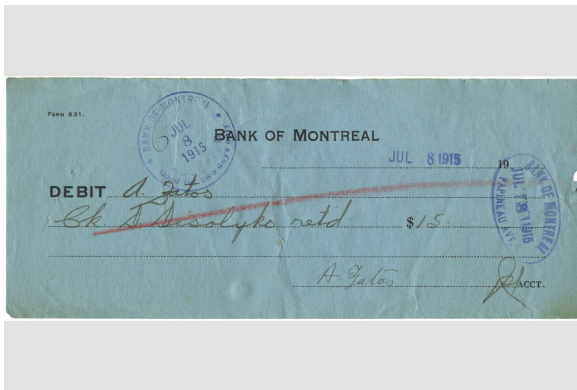

# Check bank

<https://collections.pacmusee.qc.ca/en/objects/check-2018-022-023-023/>

Collections / Economic activities / check

CC BY-NC-ND 4.0 license

Bank of Montreal cheque (Bleury and Ste Catherine). Handwritten.

---

Accession Number 2018.22.23.23

Date 1915-07-08

Medium and Support ink, paper

Measurements 8 x 24 cm

---

© Pointe-à-Callière Collection, 2018.022.023.023