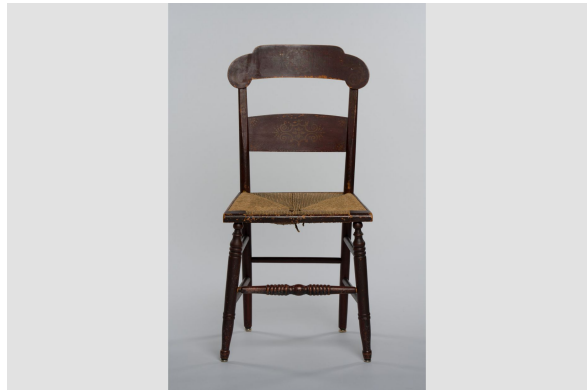

Chair

<https://collections.pacmusee.qc.ca/en/objects/chair-2021-059-200-1-2/>

Collections / Domestic life / chair

CC BY-NC-ND 4.0 license

Chairs adorned with two scrolls decorated with stencil (spiral motif surrounding acanthus leaves). The upper scroll is scalloped and secured with screws covered with a wooden washer. The lower crosspiece is curved. The rounded rear jambs are tapered from the lower scroll. The front uprights are turned. The base is composed of nine bars. The front bar

is turned in the Lambert Hitchcock style. The original seat is braided with cord. Its edges are edged with a wooden tongue.

Accession Number 2021.59.200.1-2

Date 1850 c

Materials fiber, paint, wood

Technique assembled, chantourné, screwed