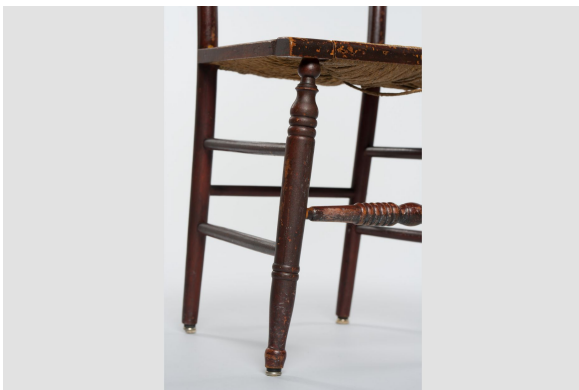

Chair

<https://collections.pacmusee.qc.ca/en/objects/chair-2021-059-200-1-2/>

Collections / Domestic life / chair

CC BY-NC-ND 4.0 license

Chairs adorned with two scrolls decorated with stencil (spiral motif surrounding acanthus leaves). The upper scroll is scalloped and secured with screws covered with a wooden washer. The lower crosspiece is curved. The rounded rear jambs are tapered from the lower scroll. The front uprights are turned. The base is composed of nine bars. The front bar

is turned in the Lambert Hitchcock style. The original seat is braided with cord. Its edges are edged with a wooden tongue.

Accession Number 2021.59.200.1-2

Date 1850 c

Materials fiber, paint, wood

Technique assembled, chantourné, screwed

Measurements 82 x 39 x 38 cm

© © Collection Pointe-à-Callière, don de Jacques Lacaille, 2021.059.200.1-2

Photo by Victor Diaz Lamich