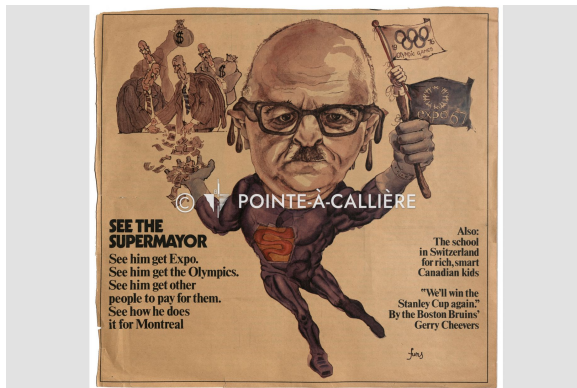

Cartoon

<https://collections.pacmusee.qc.ca/en/objects/cartoon-2022-029-009/>

Collections / cartoon

Copyright undetermined

Caricature of Montreal mayor Jean Drapeau wearing a blue Superman suit with a red S on his chest. In his left hand, he holds 2 Olympic and Expo 67 flags, and in his right hand, he receives money from four men in suits and ties, two of whom are holding money bags. Printed in a periodical. Text is inscribed to the right and left of the central figure.

Accession Number 2022.29.09

Artiste / Auteur Van Woerkom, Fons

Medium and Support ink, paper

Measurements 24,7 x 26,4 cm

Historical context

This caricature by artist Alphonse van Woerkom was published in a periodical in the 1970s. It depicts Montreal mayor Jean Drapeau wearing a Superman costume and holding two Olympic and Expo 67 flags in his left hand. In his right hand, he receives money from four men.

Alphonse van Woerkom, born in Holland in 1943, moved to the United States in the 1970s. There, he worked as a political cartoonist for newspapers in the Netherlands and North America, including the New York Times and the Toronto Star. While working for the latter, he received the prestigious International Political Cartoon Award from the Salon de la caricature de Montréal.

Jean Drapeau, born in Rosemont in 1916, is a Quebec politician and lawyer. After studying law at the Université de Montréal, he became interested in politics. Despite a mixed start in the political arena, he ran for mayor of Montreal in 1954. Elected mayor that same year, he held the position from 1954 to 1957 and from 1960 to 1986.