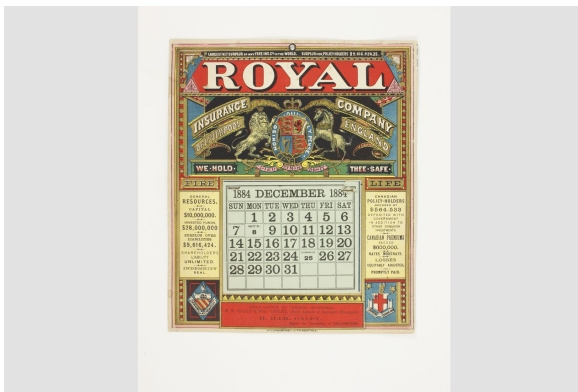

Ethnohistorical collection

Calendar

<https://collections.pacmusee.qc.ca/en/objects/calendar-2014-001/>

Collections / From federalism to the end of the Second World War / calendar

CC BY-NC-ND 4.0 license

Royal Insurance Company calendar (location of Pointe-à-Callière's Éperon). The December 1884 sheet remains.

Accession Number 2014.01

Date 1884

Materials cardboard, paper

Measurements 27 x 23,8 cm

© © Collection Pointe-à-Callière, 2014.001