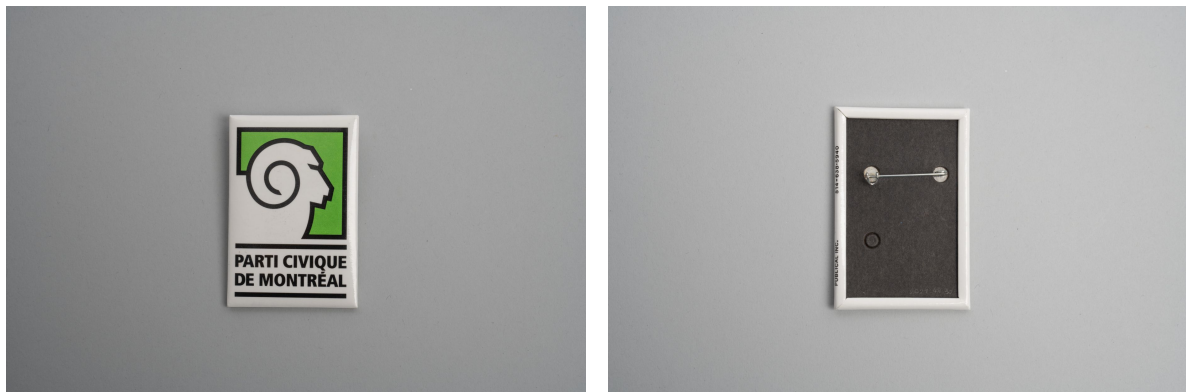

Button electoral

Parti civique / Ville de Montréal

<https://collections.pacmusee.qc.ca/en/objects/button-2021-047-030/>

Collections / Democratic and political life / button

CC BY-NC-ND 4.0 license

Rectangular green-and-white button used in one of the last mayoral elections for Mayor Drapeau of the Montreal Civic Party.

Accession Number 2021.47.30

Fabricant / Éditeur Publical Inc.

Date 1986 an

Materials cardboard, metal, steel

Measurements 8 x 5,4 cm

© Pointe-à-Callière Collection, Richard G. Gervais de l'Assemblée
Collection, 2021.047.030
Photo by Victor Diaz Lamich