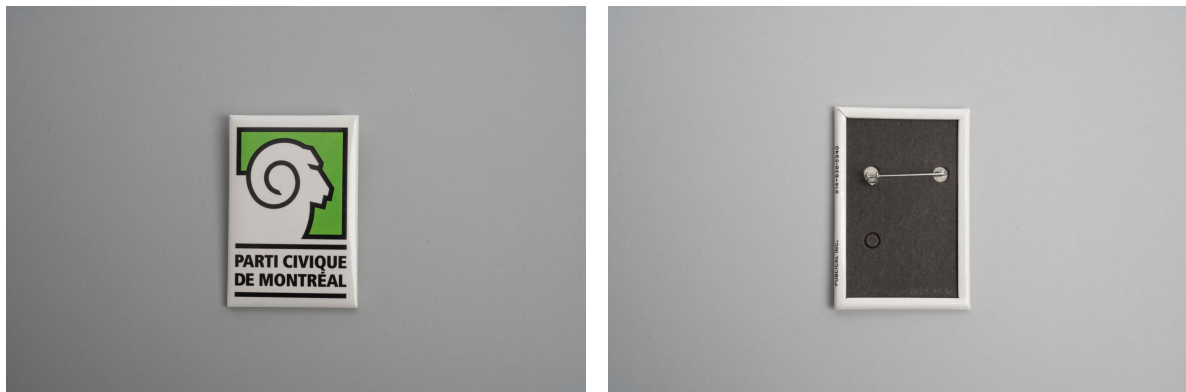

Button electoral

Parti civique / Ville de Montréal

<https://collections.pacmusee.qc.ca/en/objects/button-2021-047-030/>

Collections / Democratic and political life / button

CC BY-NC-ND 4.0 license

Rectangular green-and-white button used in one of the last mayoral elections for Mayor Drapeau of the Montreal Civic Party.

Accession Number 2021.47.30

Fabricant / Éditeur Publical Inc.

Date 1986 an

Materials cardboard, metal, steel

Measurements 8 x 5,4 cm

© Pointe-à-Callière Collection, Richard G. Gervais de l'Assemblée
Collection,2021.047.030
Photo by Victor Diaz Lamich