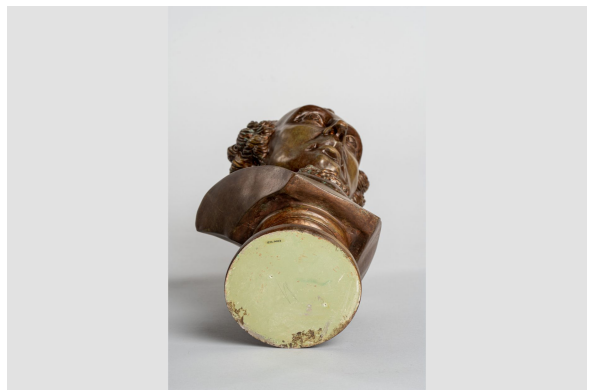

# Bust

<https://collections.pacmusee.qc.ca/en/objects/bust-1992-003/>

Collections / bust

CC BY-NC-ND 4.0 license

Bust of John Ostell, architect.

---

Accession Number 1992.3

Materials plastic

Measurements 60 x 31 x 24 cm

---

© Pointe-à-Callière Collection,1992.003

Photo by Victor Diaz Lamich