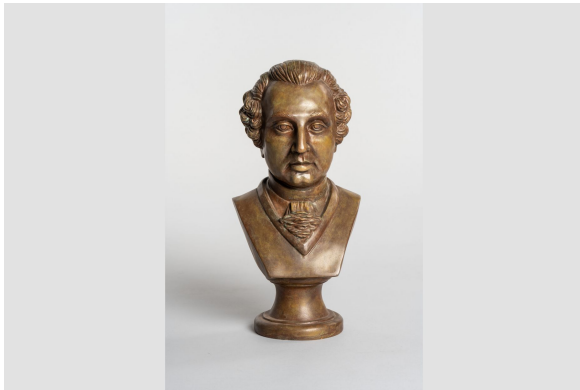

# Bust

<https://collections.pacmusee.qc.ca/en/objects/bust-1992-003/>

Collections / bust

CC BY-NC-ND 4.0 license

Bust of John Ostell, architect.

---

Accession Number 1992.3

Materials plastic

Measurements 60 x 31 x 24 cm

---

© Pointe-à-Callière Collection,1992.003

Photo by Victor Diaz Lamich