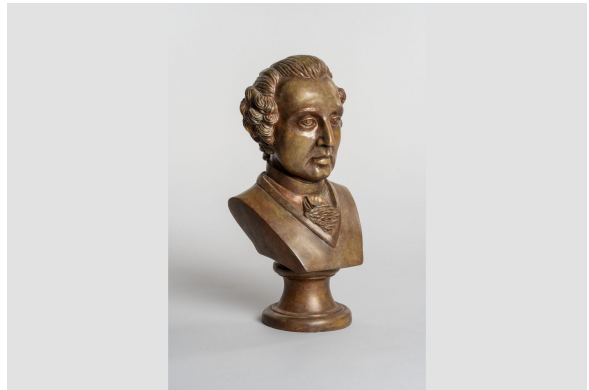

# Bust

<https://collections.pacmusee.qc.ca/en/objects/bust-1992-003/>

Collections / bust

CC BY-NC-ND 4.0 license

Bust of John Ostell, architect.

---

Accession Number 1992.3

Materials plastic

Measurements 60 x 31 x 24 cm

---

© Pointe-à-Callière Collection,1992.003

Photo by Victor Diaz Lamich