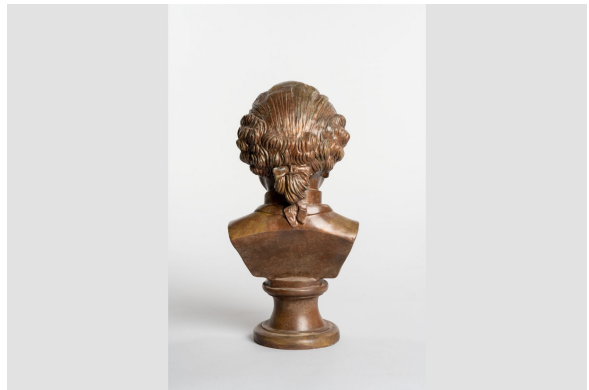

# Bust

<https://collections.pacmusee.qc.ca/en/objects/bust-1992-003/>

Collections / bust

CC BY-NC-ND 4.0 license

Bust of John Ostell, architect.

---

Accession Number 1992.3

Materials plastic

Measurements 60 x 31 x 24 cm

---

© Pointe-à-Callière Collection,1992.003

Photo by Victor Diaz Lamich