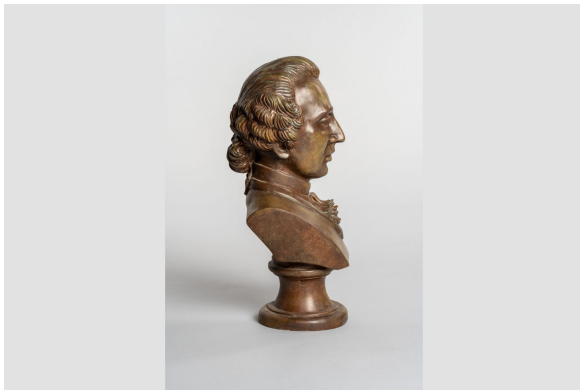

# Bust

<https://collections.pacmusee.qc.ca/en/objects/bust-1992-003/>

Collections / bust

CC BY-NC-ND 4.0 license

Bust of John Ostell, architect.

---

Accession Number 1992.3

Materials plastic

Measurements 60 x 31 x 24 cm

---

© Pointe-à-Callière Collection,1992.003

Photo by Victor Diaz Lamich