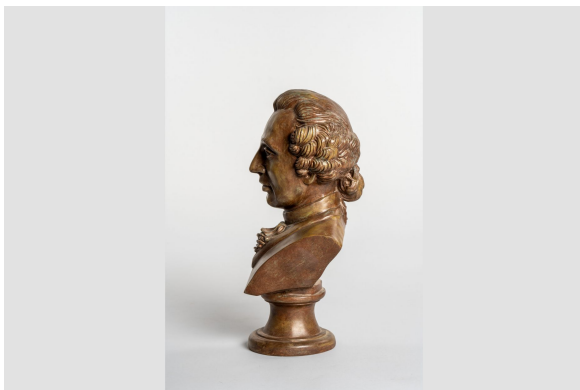

# Bust

<https://collections.pacmusee.qc.ca/en/objects/bust-1992-003/>

Collections / bust

CC BY-NC-ND 4.0 license

Bust of John Ostell, architect.

---

Accession Number 1992.3

Materials plastic

Measurements 60 x 31 x 24 cm

---

© Pointe-à-Callière Collection,1992.003

Photo by Victor Diaz Lamich