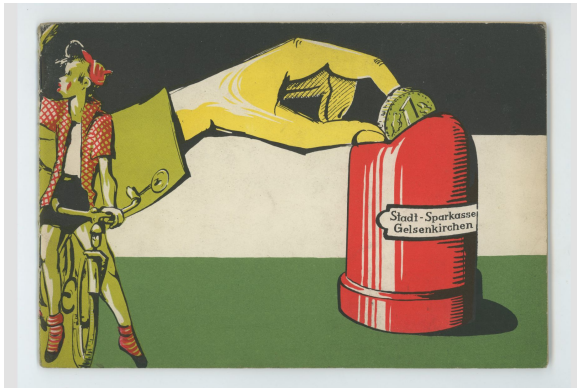

Brochure

<https://collections.pacmusee.qc.ca/en/objects/brochure-2020-002-2233/>

Collections / brochure

CC BY-NC-ND 4.0 license

German color brochure for the Gelsenkirchen Savings Bank. The front features an illustration of a hand inserting a coin into a piggy bank marked with the institution's name, next to which stands a figure on a bicycle. On the reverse, a second illustration shows a vacation scene.

Accession Number 2020.02.2233

Measurements 16,1 x 23,6 cm

© Pointe-à-Callière Collection, 2020.002.2233