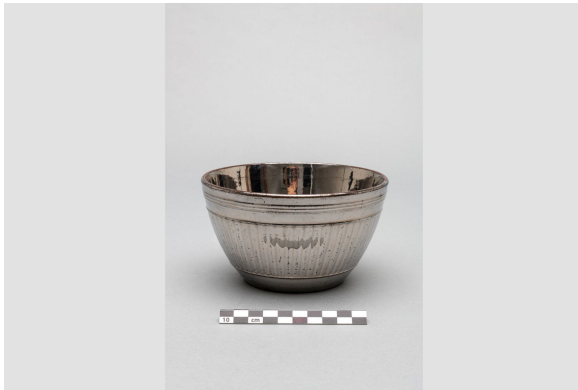

Bowl

<https://collections.pacmusee.qc.ca/en/objects/bowl-2018-010-0340/>

Collections / From federalism to the end of the Second World War / bowl

CC BY-NC-ND 4.0 license

The bowl is complete. The bowl is circular in shape. In profile, it has a wall that flares out at the top, topped by a straight rim with a domed top. The wall curves slightly towards the straight base. The bowl rests on a foot in line with the wall, which has lost its silver coating. The bottom is recessed and flat. The silver coating on the inner wall has partially disappeared or

worn away. There are small linear marks on the inner base; the decoration is molded and coated. The bowl is covered on the outside with a silver lustre. Moulded decoration is visible on the outer wall. The outer wall is decorated with a group of three superimposed horizontal annular bulges under the rim. The rest of the wall is decorated with molded decoration in the form of a zone of domed vertical ribs, set between two domed horizontal rings.

Accession Number 2018.10.340

Date 1891 c

Materials ceramics, fine earthenware, glaze

Measurements 7 x 14,579 cm

© Collection Pointe-à-Callière, Paul-Gaston L'Anglais fonds, 2018.010.0340

Photo by René Bouchard