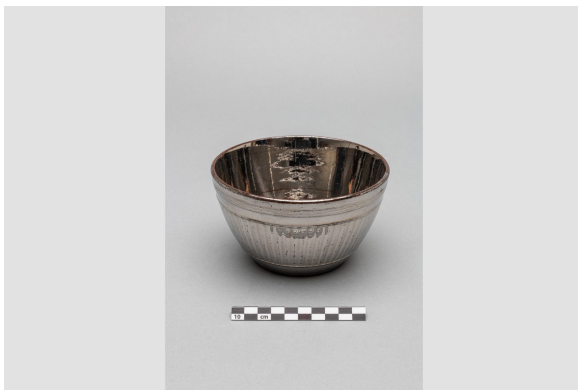

Bowl

<https://collections.pacmusee.qc.ca/en/objects/bowl-2018-010-0340/>

Collections / From federalism to the end of the Second World War / bowl

CC BY-NC-ND 4.0 license

The bowl is complete. The bowl is circular in shape. In profile, it has a wall that flares out at the top, topped by a straight rim with a domed top. The wall curves slightly towards the straight base. The bowl rests on a foot in line with the wall, which has lost its silver coating. The bottom is recessed and flat. The silver coating on the inner wall has partially disappeared or

worn away. There are small linear marks on the inner base; the decoration is molded and coated. The bowl is covered on the outside with a silver lustre. Moulded decoration is visible on the outer wall. The outer wall is decorated with a group of three superimposed horizontal annular bulges under the rim. The rest of the wall is decorated with molded decoration in the form of a zone of domed vertical ribs, set between two domed horizontal rings.

Accession Number 2018.10.340

Date 1891 c

Materials ceramics, fine earthenware, glaze

Measurements 7 x 14,579 cm

© Collection Pointe-à-Callière, Paul-Gaston L'Anglais fonds, 2018.010.0340

Photo by René Bouchard