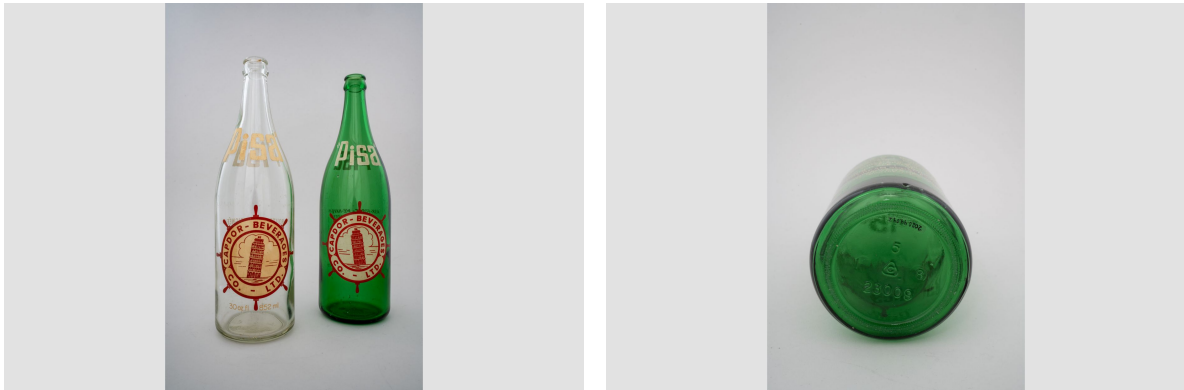

# Bottle

<https://collections.pacmusee.qc.ca/en/objects/bottle-2020-044-004-1-2/>

Collections / bottle

CC BY-NC-ND 4.0 license

Pisa soft drink bottles 852ml. The logo features an illustration of the Leaning Tower of Pisa in white and red. A transparent bottle and a green bottle with slightly different lettering. The transparent bottle features text in English and French, while the green one is in English only.

---

Accession Number 2020.44.04.1-2

Fabricant / Éditeur Pisa

Date 1995 an

Materials glass

Measurements 30 x 9 cm

---

© Pointe-à-Callière Collection, 2020.044.004.1-2