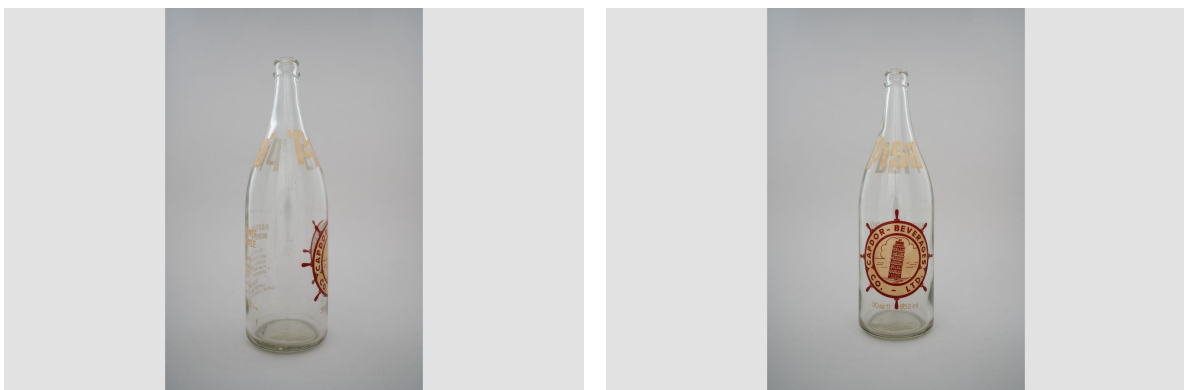

# Bottle

<https://collections.pacmusee.qc.ca/en/objects/bottle-2020-044-004-1-2/>

Collections / bottle

CC BY-NC-ND 4.0 license

Pisa soft drink bottles 852ml. The logo features an illustration of the Leaning Tower of Pisa in white and red. A transparent bottle and a green bottle with slightly different lettering. The transparent bottle features text in English and French, while the green one is in English only.

---

Accession Number 2020.44.04.1-2

Fabricant / Éditeur Pisa

Date 1995 an

Materials glass

Measurements 30 x 9 cm

---

© Pointe-à-Callière Collection, 2020.044.004.1-2