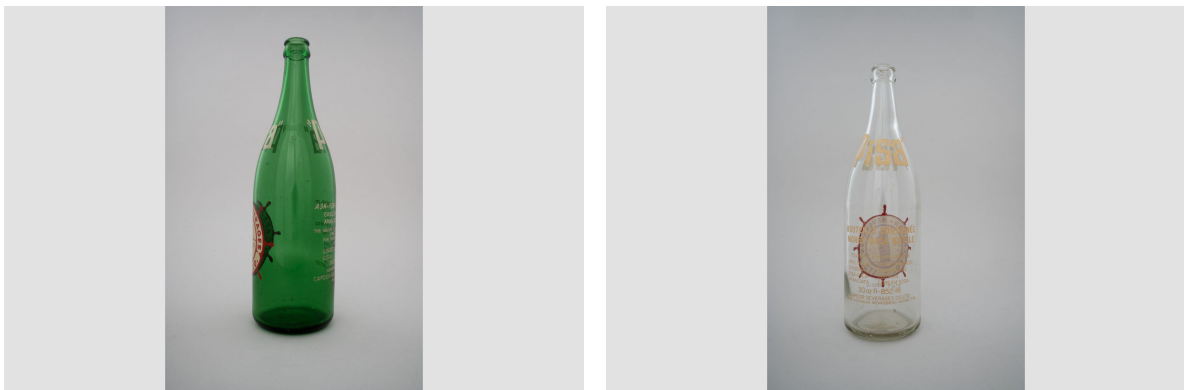

# Bottle

<https://collections.pacmusee.qc.ca/en/objects/bottle-2020-044-004-1-2/>

Collections / bottle

CC BY-NC-ND 4.0 license

Pisa soft drink bottles 852ml. The logo features an illustration of the Leaning Tower of Pisa in white and red. A transparent bottle and a green bottle with slightly different lettering. The transparent bottle features text in English and French, while the green one is in English only.

---

Accession Number 2020.44.04.1-2

Fabricant / Éditeur Pisa

Date 1995 an

Materials glass

Measurements 30 x 9 cm

---

© Pointe-à-Callière Collection, 2020.044.004.1-2