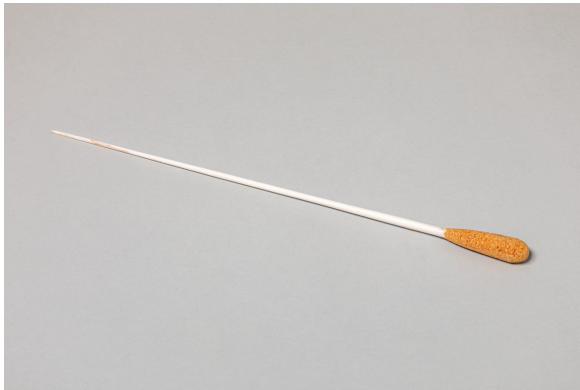

Baguette

<https://collections.pacmusee.qc.ca/en/objects/baguette-1992-030/>

Collections / baguette

CC BY-NC-ND 4.0 license

Conductor's baton from the Orchestre Symphonique de Montréal. It was used by Mr. Charles Dutoit, conductor of the Orchestra from 1977 to 2002. The OSM gave its first concert on January 14, 1935, in the auditorium of Le Plateau school in Parc Lafontaine. Wilfrid Pelletier was the OSM's first artistic director.

Accession Number 1992.30

Materials metal, wood

Measurements 36,3

© Collection Pointe-à-Callière, donation by the Orchestre Symphonique de
Montréal, 1992.030

Photo by Paul Dionne

On display